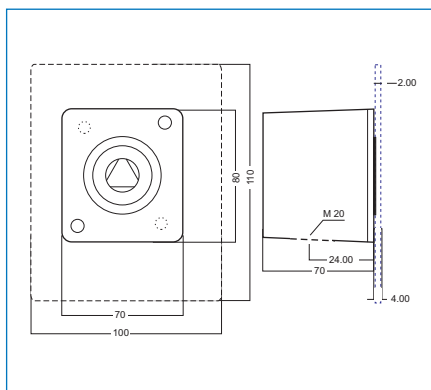

Je určený pre vonkajšie prostredie s krytím IP 65. Trojhran podľa DIN 3223.

ORION - Fire-brigade switch, For barrier systems and everywhere, where quick access is lifesaving necessity. With one closer / opener contact or as required. Protective system IP 65 (waterproof). Design switch format DIN 3223 (fire-brigade) or as requested. Aluminium case available in rectangular or circular design and with one-way momentary or maintained function.